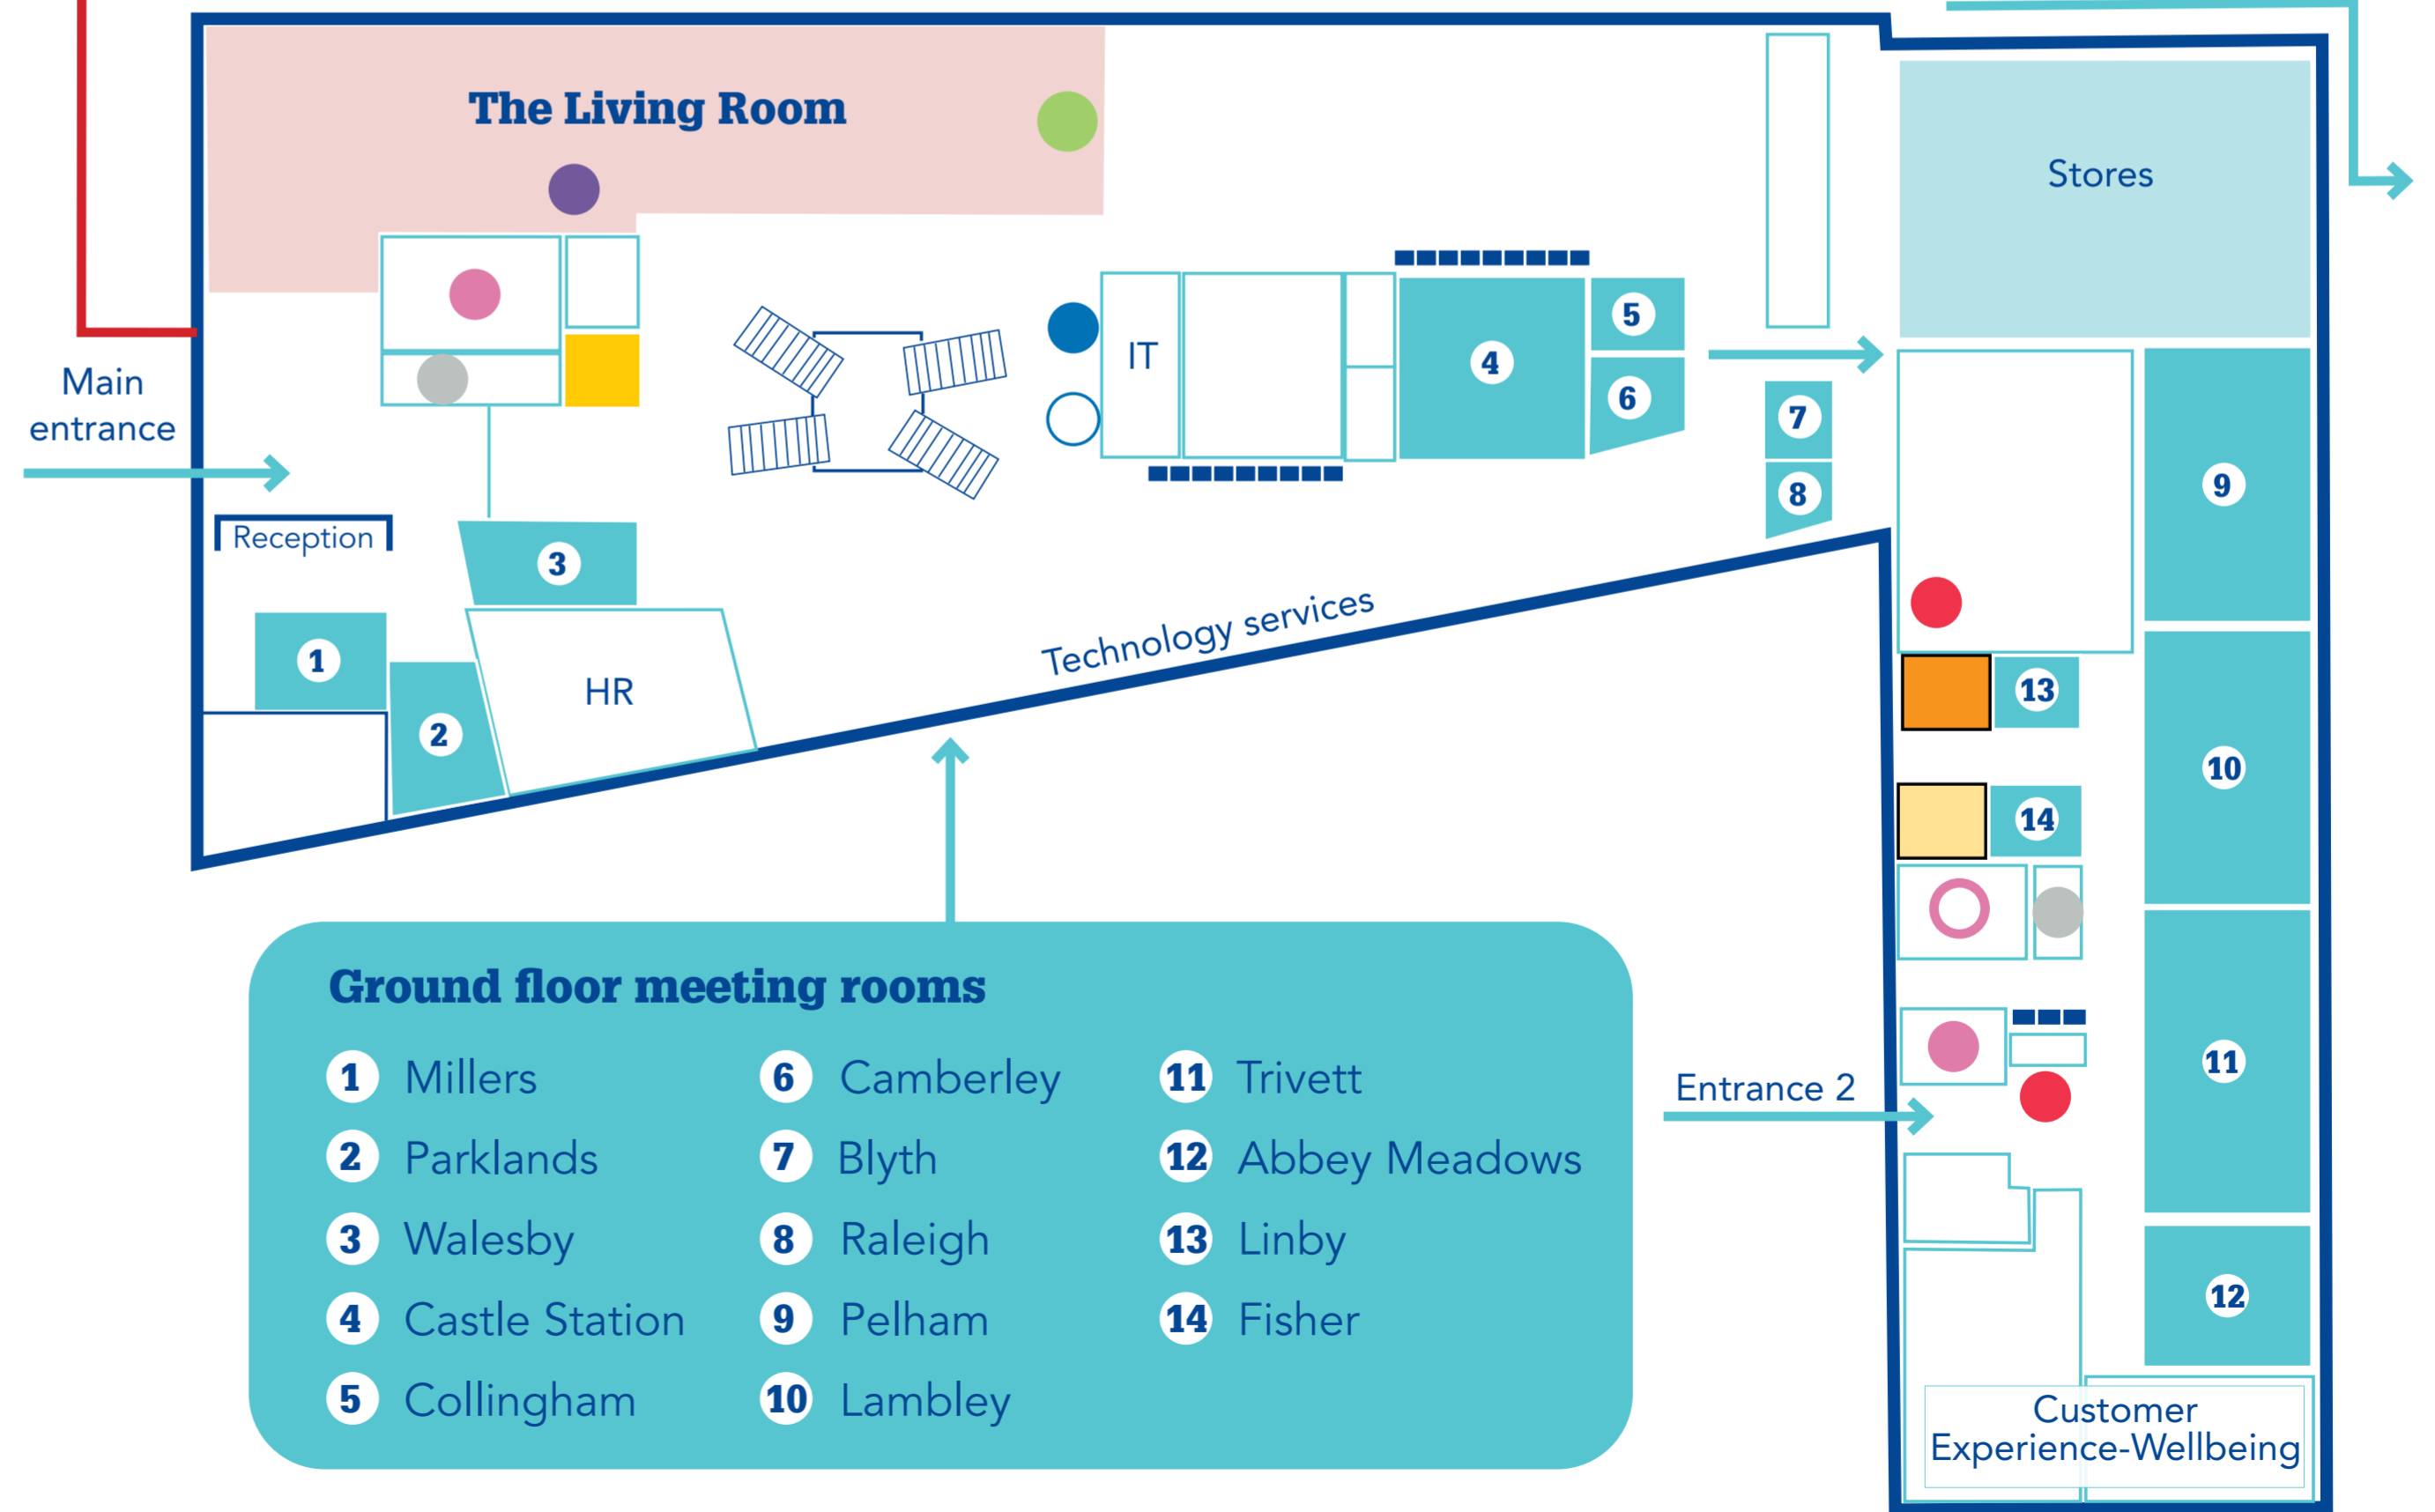

## Key

- Toilets
- Showers
- Disabled toilets
- Tea and coffee point
- Self service mini market
- Printing
- The Living Room
- Faith room
- Wellbeing room
- Post
- Lift
- Lockers

### First floor meeting rooms

<b>15</b> Sherwood	<b>21</b> Tapestry
<b>16</b> Watcombe	<b>22</b> John Carrol
<b>17</b> Watson	<b>23</b> Leighton
<b>18</b> Biko	<b>24</b> Acorn
<b>19</b> Fabric	<b>25</b> Hogarth
<b>20</b> Waterside	<b>26</b> Kingswood

## First floor Upstairs

Fire assembly in main car park

## Ground floor Downstairs