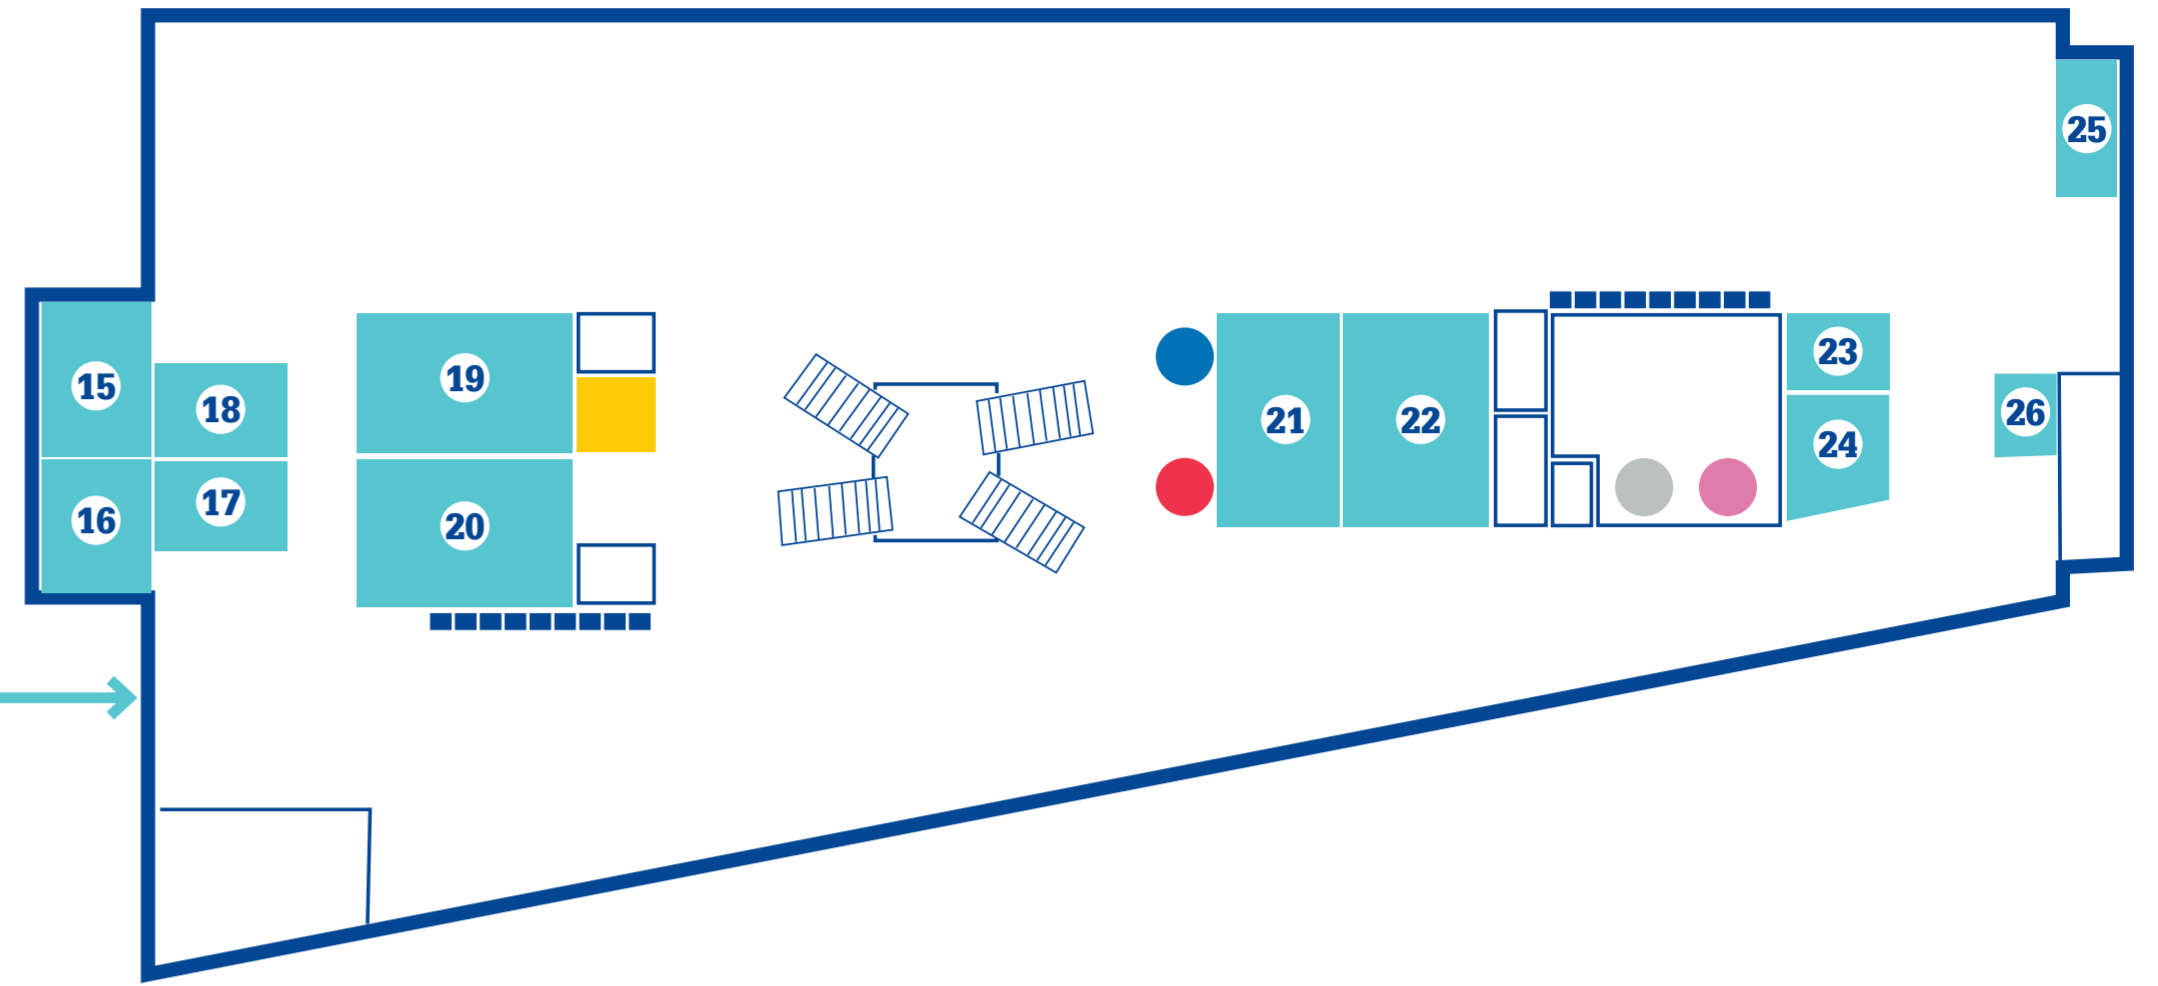

## Key

- Toilets
- Showers
- Disabled toilets
- Tea and coffee point
- Self service mini market
- Printing
- The Living Room
- Faith room
- Wellbeing room
- Post
- Lift
- Lockers

### First floor meeting rooms

<b>15</b> Sherwood	<b>21</b> Tapestry
<b>16</b> Watcombe	<b>22</b> John Carrol
<b>17</b> Watson	<b>23</b> Leighton
<b>18</b> Biko	<b>24</b> Acorn
<b>19</b> Fabric	<b>25</b> Hogarth
<b>20</b> Waterside	<b>26</b> Kingswood

## First floor Upstairs

Fire assembly in main car park

## Ground floor Downstairs