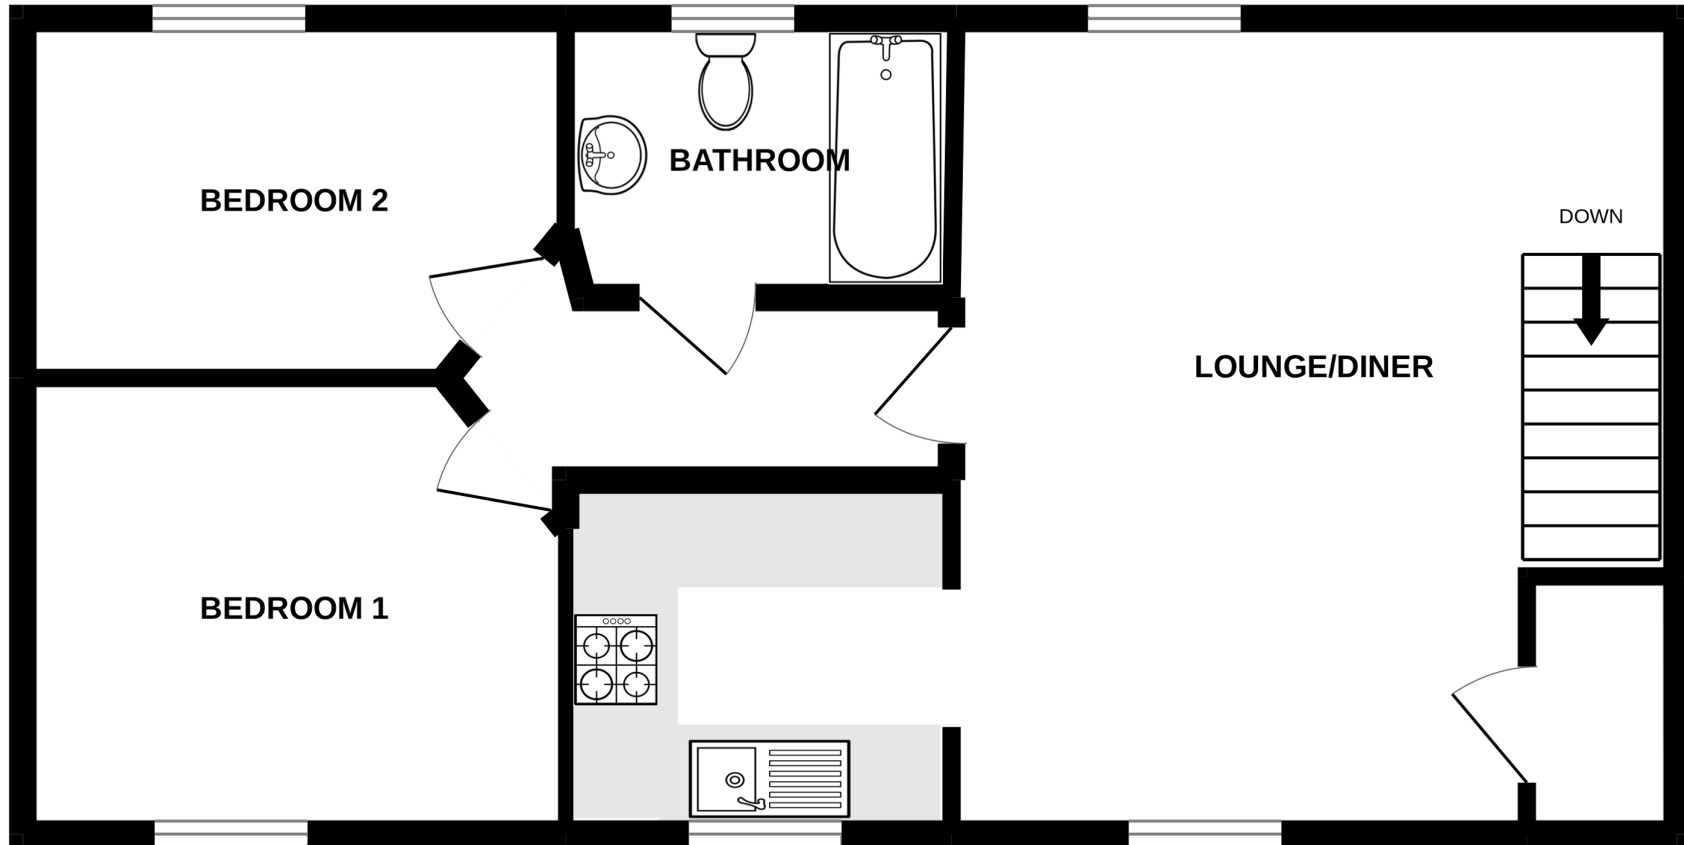

GROUND FLOOR
582 sq.ft. (54.1 sq.m.) approx.

TOTAL FLOOR AREA : 582 sq.ft. (54.1 sq.m.) approx.

Whilst every attempt has been made to ensure the accuracy of the floorplan contained here, measurements of doors, windows, rooms and any other items are approximate and no responsibility is taken for any error, omission or mis-statement. This plan is for illustrative purposes only and should be used as such by any prospective purchaser. The services, systems and appliances shown have not been tested and no guarantee as to their operability or efficiency can be given.